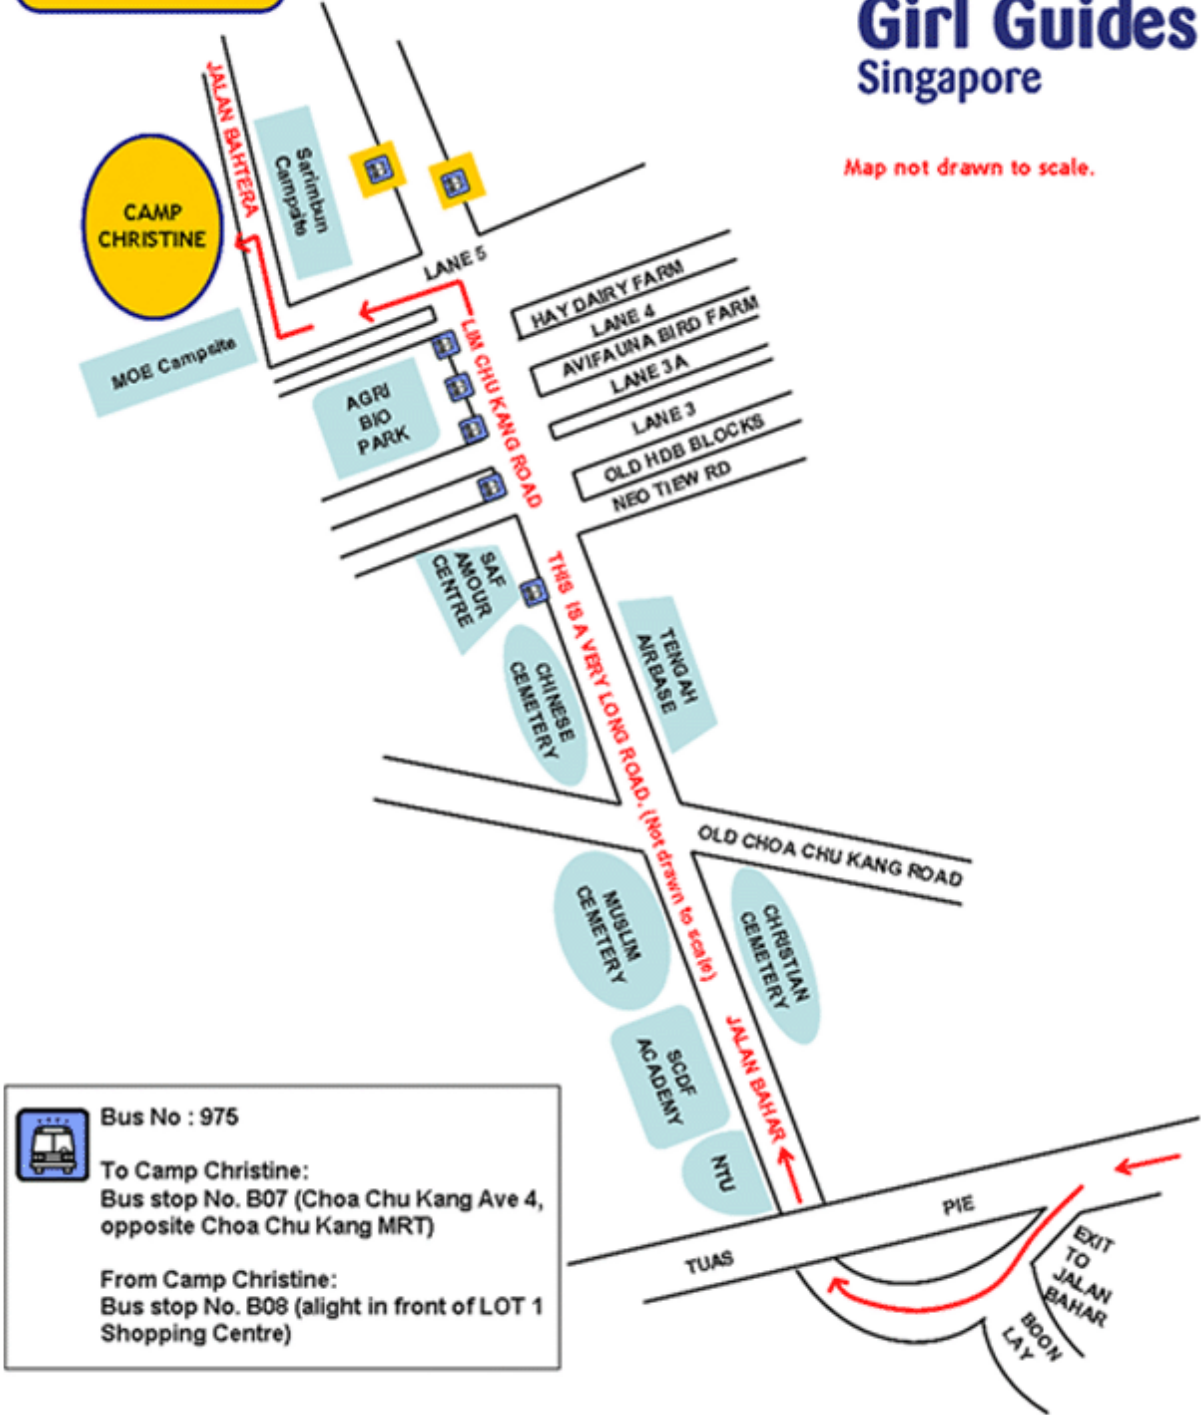

# Camp Christine Map & Location

**CAMP CHRISTINE**  
71 Jalan Bahera  
Singapore 719922  
Tel: 67937112

**Girl Guides**  
Singapore

Map not drawn to scale.

 Bus No : 975  
To Camp Christine:  
Bus stop No. B07 (Choa Chu Kang Ave 4,  
opposite Choa Chu Kang MRT)  
From Camp Christine:  
Bus stop No. B08 (alight in front of LOT 1  
Shopping Centre)

## Guide House Map & Location

### **Driving:**

From CTE, exit at Braddell Road. Drive along Braddell Road and turn right into Bishan Road. You will see Raffles Institution on your left. Drive straight along Bishan Road. After passing Junction 8 on your right, keep right and make a right turn at the junction of Bishan Street 14 & Street 22. Keep left, you will see Guide House (bright yellow gateway) on your left.

### **By Bus/Train:**

Nearest MRT Station: NS17 Bishan Station.

From Junction 8 taxi stand, walk straight to the end of Bishan Place towards Bishan Stadium direction till you reach Bishan Street 14. Turn right, and keep on a look out for Guide House on your left. It will take about 5-10 minutes by foot.